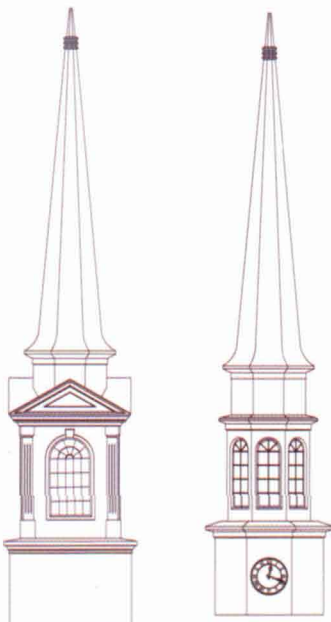

# Steeple & Baptistries at Great Values!

The crowning element of your church's visual architecture is the steeple. We offer a variety of sizes and shapes of fiberglass steeples to compliment whatever size or shape your building might be. Also available are a multitude of baptistery models to fit your church's needs.

## Steeple

Small from 13' to 29'

Medium from 25' to 36'

Large from 39' to 47'

Or choose a custom design

## Baptistries

Double Entry "T" Model

"R" Round Model Double or Single Entry

"M" Modular Model Double or Single Entry

Portable Baptistery