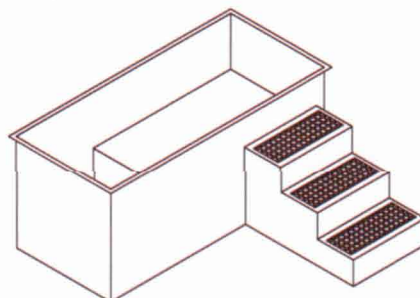

# Steeple & Baptistries at Great Values!

The crowning element of your church's visual architecture is the steeple. We offer a variety of sizes and shapes of fiberglass steeples to compliment whatever size or shape your building might be. Also available are a multitude of baptistery models to fit your church's needs.

## Steeple

Small from 13' to 29'

Medium from 25' to 36'

Large from 39' to 47'

Or choose a custom design

## Baptistries

Double Entry "T" Model

"R" Round Model Double or Single Entry

"M" Modular Model Double or Single Entry

Portable Baptistery

## Cupolas & Crosses

Roof Mounted

Fiberglass Wall

Complete Cupolas

Units from 3'6" to 28'