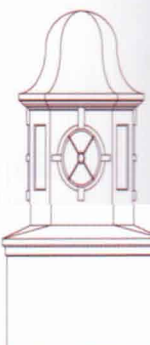

# Steeple & Baptistries at Great Values!

The crowning element of your church's visual architecture is the steeple. We offer a variety of sizes and shapes of fiberglass steeples to compliment whatever size or shape your building might be. Also available are a multitude of baptistery models to fit your church's needs.

## Steeple

Small from 13' to 29'

Medium from 25' to 36'

Large from 39' to 47'

Or choose a custom design

## Baptistries

Double Entry "T" Model

"R" Round Model Double or Single Entry

"M" Modular Model Double or Single Entry

Portable Baptistery

## Cupolas & Crosses

Roof Mounted

Fiberglass Wall

Complete Cupolas

Units from 3'6" to 28'