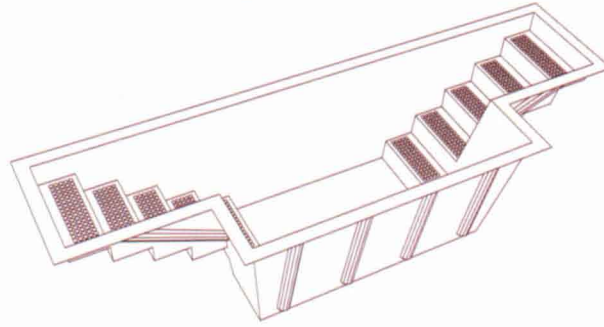

# Steeple & Baptistries at Great Values!

The crowning element of your church's visual architecture is the steeple. We offer a variety of sizes and shapes of fiberglass steeples to compliment whatever size or shape your building might be. Also available are a multitude of baptistery models to fit your church's needs.

## Steeple

Small from 13' to 29'

Medium from 25' to 36'

Large from 39' to 47'

Or choose a custom design

## Baptistries

Double Entry "T" Model

"R" Round Model Double or Single Entry

"M" Modular Model Double or Single Entry

Portable Baptistery

## Cupolas & Crosses

Roof Mounted

Fiberglass Wall

Complete Cupolas

Units from 3'6" to 28'