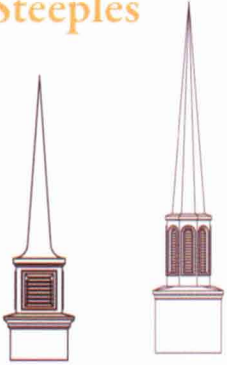

# Steeple & Baptistries at Great Values!

The crowning element of your church's visual architecture is the steeple. We offer a variety of sizes and shapes of fiberglass steeples to compliment whatever size or shape your building might be. Also available are a multitude of baptistery models to fit your church's needs.

## Steeple

Small from 13' to 29'

Medium from 25' to 36'

Large from 39' to 47'

Or choose a custom design

## Baptistries

Double Entry "T" Model

"R" Round Model Double or Single Entry

"M" Modular Model Double or Single Entry

Portable Baptistery