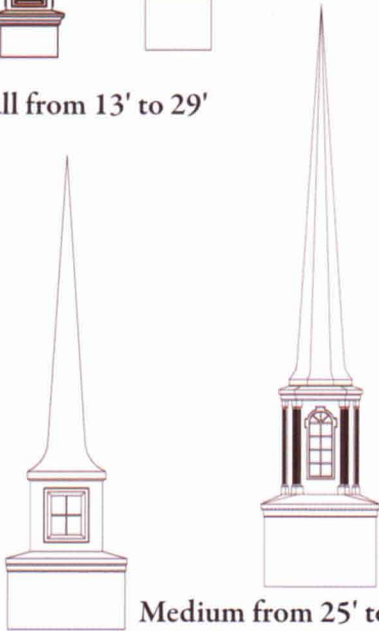

# Steeple & Baptistries at Great Values!

The crowning element of your church's visual architecture is the steeple. We offer a variety of sizes and shapes of fiberglass steeples to compliment whatever size or shape your building might be. Also available are a multitude of baptistery models to fit your church's needs.

## Steeple

Small from 13' to 29'

Medium from 25' to 36'

Large from 39' to 47'

Or choose a custom design