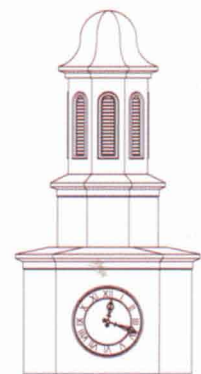

# Steeple & Baptistries at Great Values!

The crowning element of your church's visual architecture is the steeple. We offer a variety of sizes and shapes of fiberglass steeples to compliment whatever size or shape your building might be. Also available are a multitude of baptistery models to fit your church's needs.

## Steeple

Small from 13' to 29'

Medium from 25' to 36'

Large from 39' to 47'

Or choose a custom design

## Baptistries

Double Entry "T" Model

"R" Round Model Double or Single Entry

"M" Modular Model Double or Single Entry

Portable Baptistery

## Cupolas & Crosses

Roof Mounted

Fiberglass Wall

Complete Cupolas

Units from 3'6" to 28'