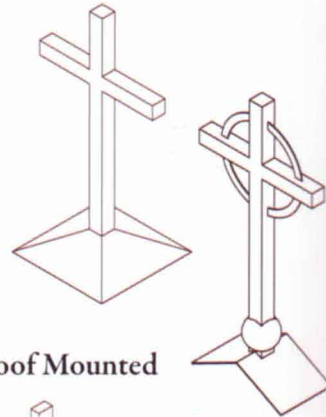

# Steeple & Baptistries at Great Values!

The crowning element of your church's visual architecture is the steeple. We offer a variety of sizes and shapes of fiberglass steeples to compliment whatever size or shape your building might be. Also available are a multitude of baptistery models to fit your church's needs.

## Steeple

Small from 13' to 29'

Medium from 25' to 36'

Large from 39' to 47'

Or choose a custom design

## Baptistries

Double Entry "T" Model

"R" Round Model Double or Single Entry

"M" Modular Model Double or Single Entry

Portable Baptistery

## Cupolas & Crosses

Roof Mounted

Fiberglass Wall

Complete Cupolas

Units from 3'6" to 28'