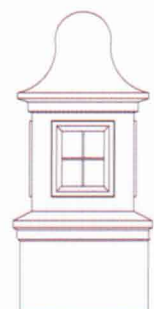

# Steeple & Baptistries at Great Values!

The crowning element of your church's visual architecture is the steeple. We offer a variety of sizes and shapes of fiberglass steeples to compliment whatever size or shape your building might be. Also available are a multitude of baptistery models to fit your church's needs.

## Steeple

Small from 13' to 29'

Medium from 25' to 36'

Large from 39' to 47'

Or choose a custom design

## Baptistries

Double Entry "T" Model

"R" Round Model Double or Single Entry

"M" Modular Model Double or Single Entry

Portable Baptistery

## Cupolas & Crosses

Roof Mounted

Fiberglass Wall

Complete Cupolas

Units from 3'6" to 28'