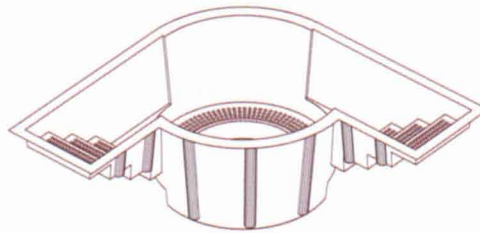

# Steeple & Baptistries at Great Values!

The crowning element of your church's visual architecture is the steeple. We offer a variety of sizes and shapes of fiberglass steeples to compliment whatever size or shape your building might be. Also available are a multitude of baptistery models to fit your church's needs.

## Steeple

Small from 13' to 29'

Medium from 25' to 36'

Large from 39' to 47'

Or choose a custom design

## Baptistries

Double Entry "T" Model

"R" Round Model Double or Single Entry

"M" Modular Model Double or Single Entry

Portable Baptistery