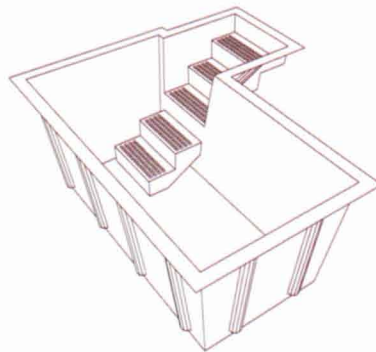

# Steeple & Baptistries at Great Values!

The crowning element of your church's visual architecture is the steeple. We offer a variety of sizes and shapes of fiberglass steeples to compliment whatever size or shape your building might be. Also available are a multitude of baptistery models to fit your church's needs.

## Steeple

Small from 13' to 29'

Medium from 25' to 36'

Large from 39' to 47'

Or choose a custom design

## Baptistries

Double Entry "T" Model

"R" Round Model Double or Single Entry

"M" Modular Model Double or Single Entry

Portable Baptistery

## Cupolas & Crosses

Roof Mounted

Fiberglass Wall

Complete Cupolas

Units from 3'6" to 28'